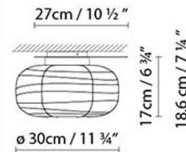

CLICK TO VIEW PRODUCT

Notes: