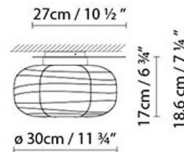

Shown in walnut / opal

C/W15

Specifications

COLOR	Opal
BODY FINISH	Walnut
WATTAGE	60W
DIMMER	Standard 120V
DIMENSIONS	11.75"W x 7.5"H
BULB NOT INCLUDED	1 x A19/Medium (E26)/60W/120V Incandescent
OTHER BULB OPTIONS	1 x A19/Medium (E26)/10W/120V LED
COUNTRY OF ORIGIN	Spain