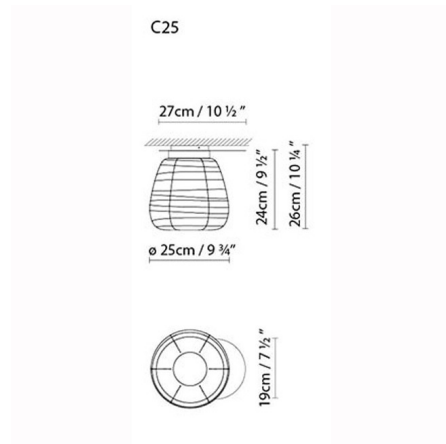

### Specifications

COLOR	Opal
BODY FINISH	Walnut
WATTAGE	60W
DIMMER	Standard 120V
DIMENSIONS	9.75"W x 10.25"H
BULB NOT INCLUDED	1 x A19/Medium (E26)/60W/120V Incandescent
OTHER BULB OPTIONS	1 x A19/Medium (E26)/10W/120V LED
COUNTRY OF ORIGIN	Spain