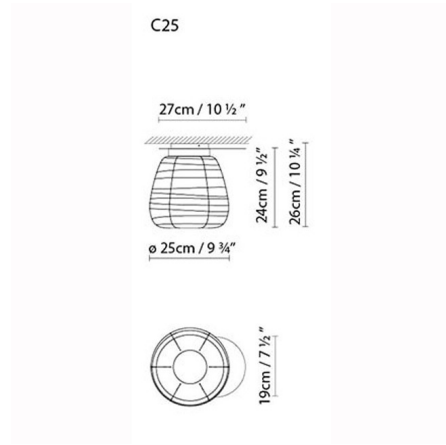

### Specifications

COLOR	Opal
BODY FINISH	Walnut
WATTAGE	60W
DIMMER	Standard 120V
DIMENSIONS	9.75"W x 10.25"H
BULB NOT INCLUDED	1 x A19/Medium (E26)/60W/120V Incandescent
OTHER BULB OPTIONS	1 x A19/Medium (E26)/10W/120V LED
COUNTRY OF ORIGIN	Spain