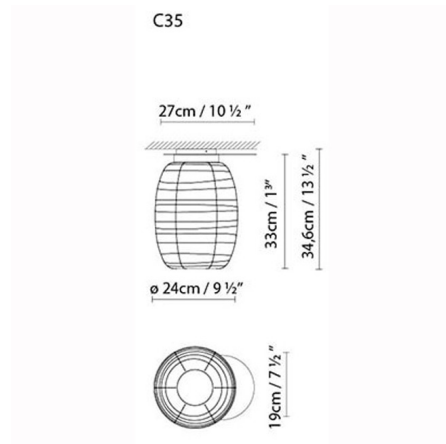

Shown in black / opal

Specifications

COLOR	Opal
BODY FINISH	Black
WATTAGE	60W
DIMMER	Standard 120V
DIMENSIONS	9.5"W x 13.5"H
BULB NOT INCLUDED	1 x A19/Medium (E26)/60W/120V Incandescent
OTHER BULB OPTIONS	A19/Medium (E26)/10W/120V LED
COUNTRY OF ORIGIN	Spain