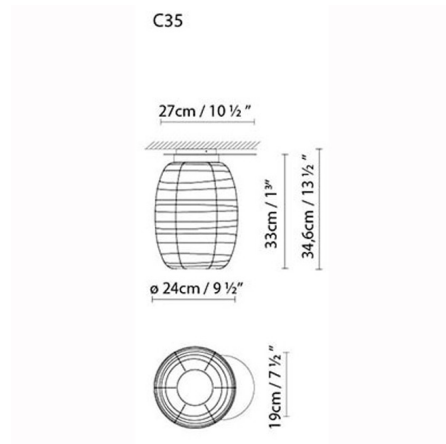

### Specifications

COLOR	Opal
BODY FINISH	Black
WATTAGE	60W
DIMMER	Standard 120V
DIMENSIONS	9.5"W x 13.5"H
BULB NOT INCLUDED	1 x A19/Medium (E26)/60W/120V Incandescent
OTHER BULB OPTIONS	A19/Medium (E26)/10W/120V LED
COUNTRY OF ORIGIN	Spain