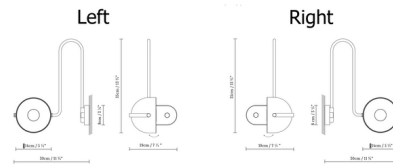

CLICK TO VIEW PRODUCT

Notes: