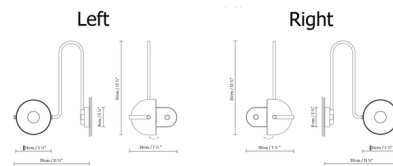

By B.lux

Description

The Bowee Wall Sconce brings a clean look to your space that is both bold in color and style. The adjustable half sphere features an acrylic diffuser to direct the light exactly where you need it. Available in Right and Left orientations. On/off switch on backplate. Note: Includes a 4.25 inch round backplate (not shown in images).

Shown in beige

Specifications

COLOR	N/A
BODY FINISH	Beige
WATTAGE	8W
DIMMER	N/A
DIMENSIONS	7.5"W x 13.75"H x 11.75"D
INTEGRATED LED MODULE	1 x LED/8W/120V LED
COUNTRY OF ORIGIN	Spain

Technical Information

PRODUCT DIMENSIONS	Backplate: 4" Dia.
COLOR RENDERING	90 CRI
LAMP COLOR	2700K
LUMENS/WATT	70.00
LUMINOUS FLUX	560 lumens

CLICK TO VIEW PRODUCT

Notes: