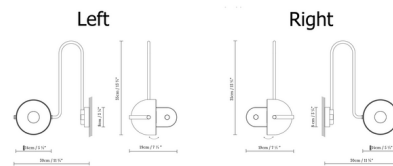

By B.lux

Description

The Bowee Wall Sconce brings a clean look to your space that is both bold in color and style. The adjustable half sphere features an acrylic diffuser to direct the light exactly where you need it. Available in Right and Left orientations. On/off switch on backplate. Note: Includes a 4.25 inch round backplate (not shown in images).

Shown in turquoise

Specifications

COLOR N/A
BODY FINISH Turquoise
WATTAGE 8W
DIMMER N/A
DIMENSIONS 7.5"W x 13.75"H x 11.75"D
INTEGRATED LED MODULE 1 x LED/8W/120V LED
COUNTRY OF ORIGIN Spain

Technical Information