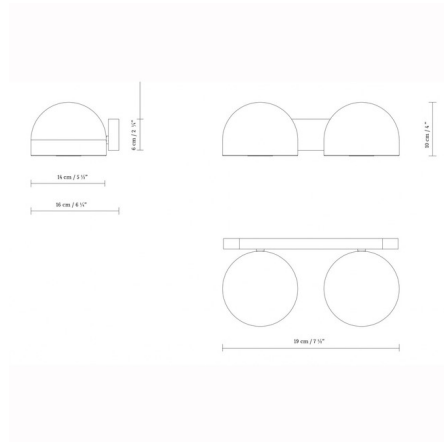

Shown in turquoise

CLICK TO VIEW PRODUCT

Notes: