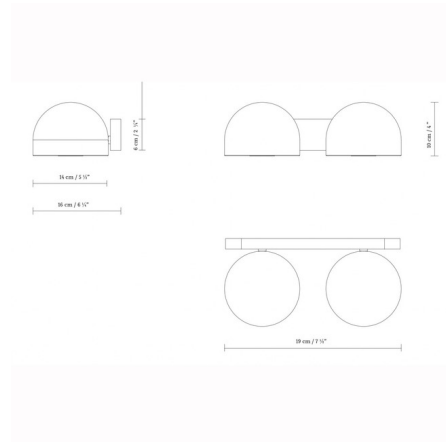

Shown in turquoise

CLICK TO VIEW PRODUCT

Notes: