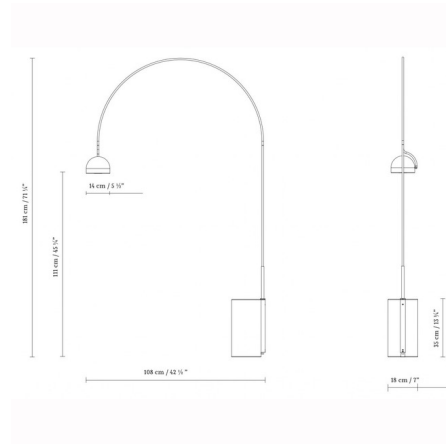

Shown in turquoise

CLICK TO VIEW PRODUCT

Notes: