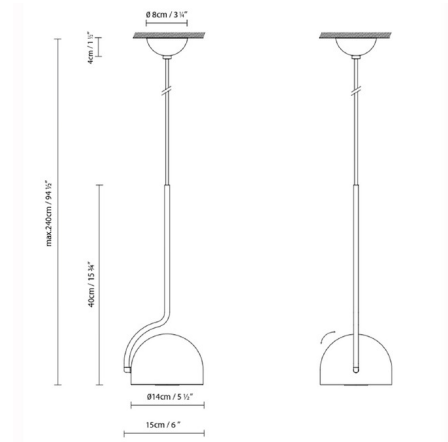

Description

The Bowee Pendant brings a clean look to your space that is both bold in color and style. The adjustable half sphere features an acrylic diffuser to warm the light exactly where you need it. Includes a non-dimmable LED driver. Note: Includes a 4.25 inch round junction box cover (not shown in images).

Specifications

COLOR	N/A
BODY FINISH	Beige
WATTAGE	9W
DIMMER	0-10V
DIMENSIONS	6"W x 15.75"H x 5.5"D
INTEGRATED LED MODULE	1 x LED/9W/120V LED
COUNTRY OF ORIGIN	Spain

Technical Information

PRODUCT DIMENSIONS	Adjustable Max Overall Height: 94.5"
COLOR RENDERING	90 CRI
LAMP COLOR	2700K
LUMENS/WATT	93.33
LUMINOUS FLUX	840 lumens

Shown in beige

CLICK TO VIEW PRODUCT

Notes: