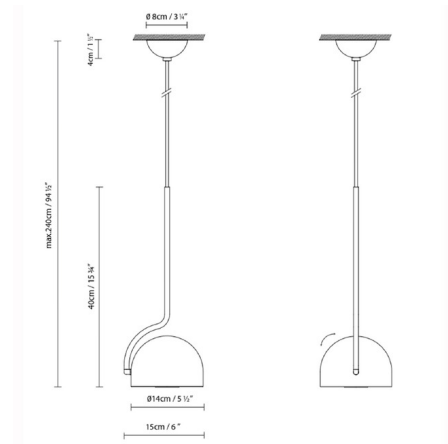

Description

The Bowee Pendant brings a clean look to your space that is both bold in color and style. The adjustable half sphere features an acrylic diffuser to warm the light exactly where you need it. Includes a non-dimmable LED driver. Note: Includes a 4.25 inch round junction box cover (not shown in images).

Specifications

COLOR	N/A
BODY FINISH	Beige
WATTAGE	9W
DIMMER	0-10V
DIMENSIONS	6"W x 15.75"H x 5.5"D
INTEGRATED LED MODULE	1 x LED/9W/120V LED
COUNTRY OF ORIGIN	Spain

Technical Information

PRODUCT DIMENSIONS	Adjustable Max Overall Height: 94.5"
COLOR RENDERING	90 CRI
LAMP COLOR	2700K
LUMENS/WATT	93.33
LUMINOUS FLUX	840 lumens

Shown in beige

CLICK TO VIEW PRODUCT

Notes: