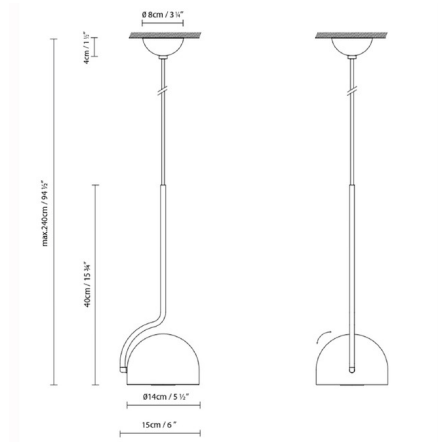

Shown in turquoise