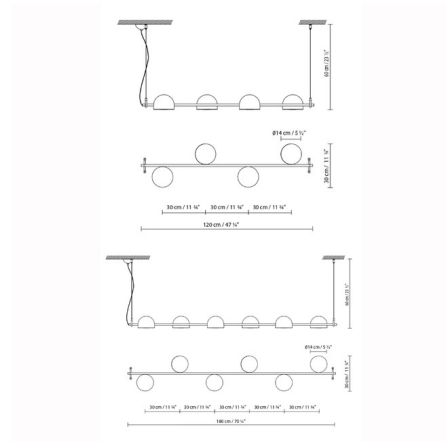

By B.lux

Description

The Bowee Linear Pendant brings a clean look to your space that is both bold in color and style. The adjustable half spheres feature an acrylic diffuser to warm the light exactly where you need it. Available in two sizes. Includes a non-dimmable LED driver. Note: Includes a 4.25 inch round junction box cover (not shown in images).

Shown in turquoise

Specifications

COLOR	N/A
BODY FINISH	Turquoise
WATTAGE	32.4W
DIMMER	0-10V
DIMENSIONS	47.25"L x 11.75"W x 5.5"H
INTEGRATED LED MODULE	4 x LED/8.1W/120V LED
COUNTRY OF ORIGIN	Spain

Technical Information