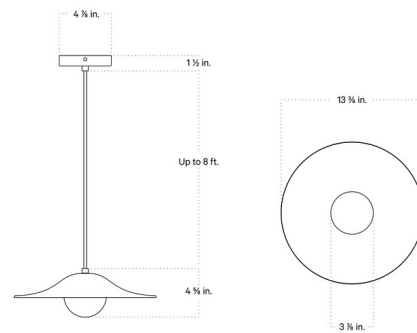

Shown in black canopy / tan clay

Specifications

COLOR Tan Clay
BODY FINISH Black Canopy
WATTAGE 4.5W
DIMMER Standard 120V
DIMENSIONS 13.375"W x 4.625"H
BULB INCLUDED 1 x JCD/G9/4.5W/120V LED
COUNTRY OF ORIGIN United States