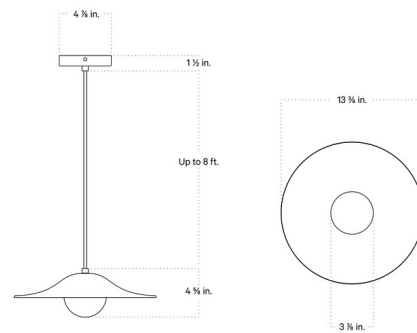

Shown in bone canopy / white clay

Specifications

COLOR White Clay
BODY FINISH Bone Canopy
WATTAGE 4.5W
DIMMER Standard 120V
DIMENSIONS 13.375"W x 4.625"H
BULB INCLUDED 1 x JCD/G9/4.5W/120V LED
COUNTRY OF ORIGIN United States