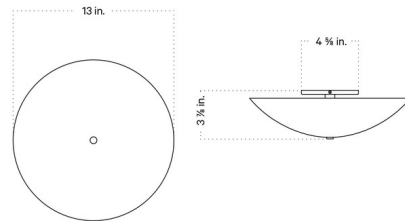

Description

The Arundel Slim Wall / Ceiling Light features a shade that appears to be the tip of a sphere sliced halfway between the center and top of the sphere shining light back towards the surface it is mounted on. Available with a Black finish complemented by a colored shade.

Shown in black / peach shade

Specifications

COLOR Peach Shade
BODY FINISH Black
WATTAGE 12W
DIMMER Standard 120V
DIMENSIONS 13"W x 13"H x 3.875"D
BULB INCLUDED 3 x G16.5/Candelabra (E12)/4W/120V LED
COUNTRY OF ORIGIN United States