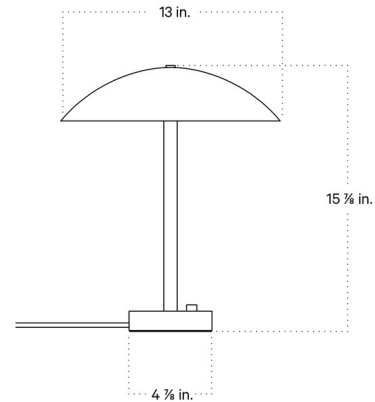

By In Common With

Description

The Arundel Table Lamp features a shade that appears to be the tip of a sphere sliced halfway between the center and top of the sphere allowing it to emit more light onto the machined base. Mix and match base finish and shade color for a custom look. A rotary dimmer is built into the base.

Shown in reed green / peach shade

Specifications

COLOR	Peach Shade
BODY FINISH	Reed Green
WATTAGE	8W
DIMMER	Included
DIMENSIONS	13"W x 15.875"H
BULB INCLUDED	2 x G16.5/Candelabra (E12)/4W/120V LED
COUNTRY OF ORIGIN	United States