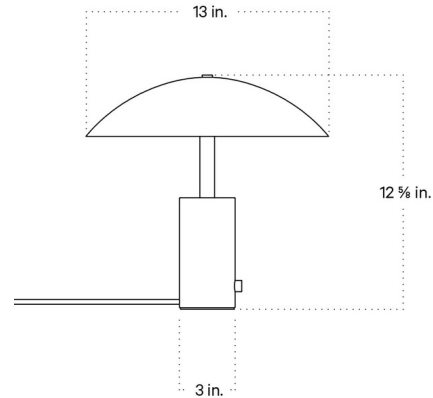

### Description

The Arundel Low Table Lamp features a shade that appears to be the tip of a sphere sliced halfway between the center and top of the sphere allowing it to emit more light onto the machined base. Base features an integrated dimmer and the lamp is supplied with 10 feet of cord.

### Specifications

COLOR . . . . . Oxide Red  
BODY FINISH . . . . . Black  
WATTAGE . . . . . 12W  
DIMMER . . . . . Included  
DIMENSIONS . . . . . 13"W x 12.625"H  
BULB INCLUDED . . . . . 3 x G16.5/Candelabra (E12)/4W/120V LED  
COUNTRY OF ORIGIN . . . . . United States