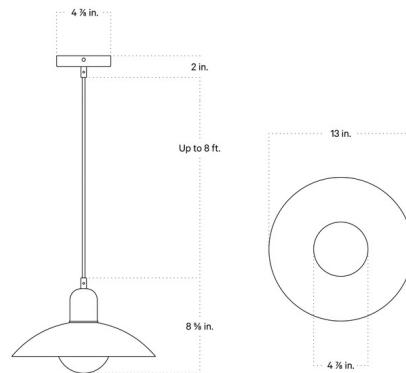

Description

The Arundel Orb Pendant is a statement piece that adds the right amount of ambient light to a variety of spaces in your home. The White mold-blown glass globe is complemented by a dome shade in a variety of colors. Note: Cord color varies by finish. Black Cord: Black, Oxide Red, Reed Green, or Peach White Cord: Bone

Shown in reed green / peach shade

Specifications

COLOR	Peach Shade
BODY FINISH	Reed Green
WATTAGE	5W
DIMMER	Standard 120V
DIMENSIONS	13"W x 8.625"H
BULB INCLUDED	1 x T4/Candelabra (E12)/5W/120V LED
COUNTRY OF ORIGIN	United States