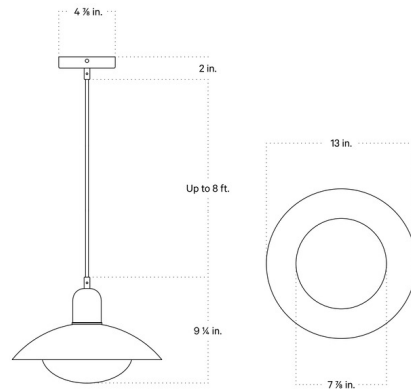

Description

The Arundel Mushroom Pendant features the Arundel shade inverted with a White mushroom diffuser in the center of the light. Note: Cord color varies by finish. Black Cord: Black, Oxide Red, Reed Green, or Peach White Cord: Bone

Shown in oxide red / oxide red shade

Specifications

COLOR Oxide Red Shade
BODY FINISH Oxide Red
WATTAGE 5W
DIMMER Standard 120V
DIMENSIONS 13"W x 9.25"H
BULB INCLUDED 1 x T4/Candelabra (E12)/5W/120V LED
COUNTRY OF ORIGIN United States