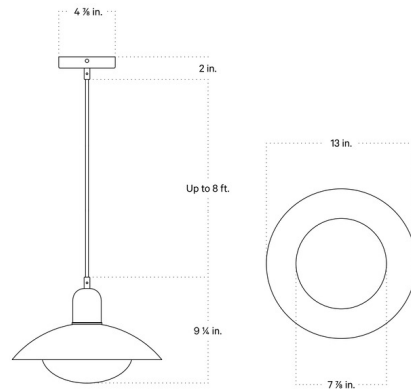

Description

The Arundel Mushroom Pendant features the Arundel shade inverted with a White mushroom diffuser in the center of the light. Note: Cord color varies by finish. Black Cord: Black, Oxide Red, Reed Green, or Peach White Cord: Bone

Shown in oxide red / peach shade

Specifications

COLOR	Peach Shade
BODY FINISH	Oxide Red
WATTAGE	5W
DIMMER	Standard 120V
DIMENSIONS	13"W x 9.25"H
BULB INCLUDED	1 x T4/Candelabra (E12)/5W/120V LED
COUNTRY OF ORIGIN	United States