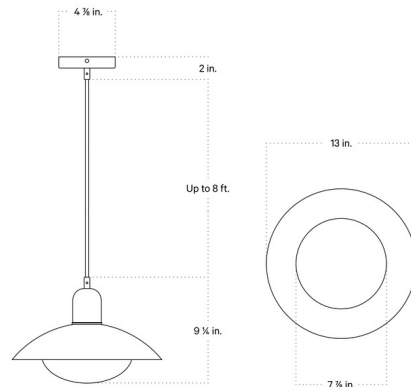

Shown in reed green / bone shade

Specifications

COLOR Bone Shade
BODY FINISH Reed Green
WATTAGE 5W
DIMMER Standard 120V
DIMENSIONS 13"W x 9.25"H
BULB INCLUDED 1 x T4/Candelabra (E12)/5W/120V LED
COUNTRY OF ORIGIN United States