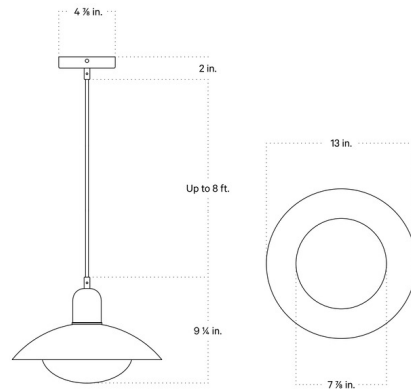

Description

The Arundel Mushroom Pendant features the Arundel shade inverted with a White mushroom diffuser in the center of the light. Note: Cord color varies by finish. Black Cord: Black, Oxide Red, Reed Green, or PeachWhite Cord: Bone

Shown in reed green / reed green shade

Specifications

COLOR	Reed Green Shade
BODY FINISH	Reed Green
WATTAGE	5W
DIMMER	Standard 120V
DIMENSIONS	13"W x 9.25"H
BULB INCLUDED	1 x T4/Candelabra (E12)/5W/120V LED
COUNTRY OF ORIGIN	United States