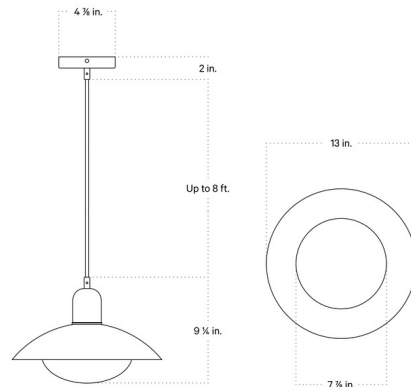

### Specifications

COLOR . . . . . Oxide Red Shade  
BODY FINISH . . . . . Peach  
WATTAGE . . . . . 5W  
DIMMER . . . . . Standard 120V  
DIMENSIONS . . . . . 13"W x 9.25"H  
BULB INCLUDED . . . . . 1 x T4/Candelabra (E12)/5W/120V LED  
COUNTRY OF ORIGIN . . . . . United States