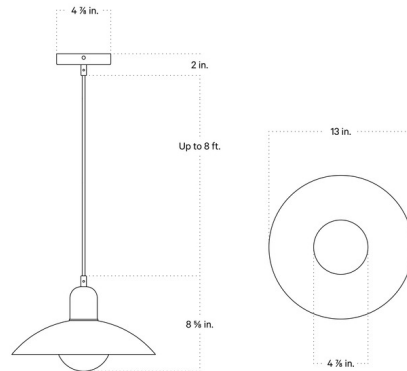

Description

The Brass Arundel Orb Pendant is a statement piece that adds the right amount of ambient light to a variety of spaces in your home. The White mold-blown glass globe is complemented by a dome shade in a variety of colors. Features a Chocolate Brown cord.

Shown in patina brass / brass shade

Specifications

COLOR	Brass Shade
BODY FINISH	Patina Brass
WATTAGE	5W
DIMMER	Standard 120V
DIMENSIONS	13"W x 8.625"H
BULB INCLUDED	1 x T4/Candelabra (E12)/5W/120V LED
COUNTRY OF ORIGIN	United States

Technical Information

PRODUCT DIMENSIONS	Cord Length: 96"
COLOR RENDERING	.90 CRI
LAMP COLOR	2700K
LUMENS/WATT	.110.00
LUMINOUS FLUX	550 lumens

CLICK TO VIEW PRODUCT

Notes: