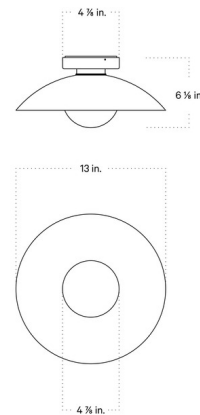

Lightology

lightology.com
866-954-4489
04-25-26

Project: _____

Company: _____

Location: _____ Fixture Type: _____

SPEC #: **ICW1049181**

Approved On: _____ Approved By: _____

Brass Arundel Orb Surface Mount By In Common With

Description

The Brass Arundel Orb Wall / Ceiling Light is a sculptural masterpiece, perfect in a variety of spaces in your home. The White glass globe is surrounded by a dome shade in a variety of brass finishes with hardwired or plug-in options. Perfect alone or group together for a dramatic look. Plug-In version has option for an On/Off Inline switch or a Dimmer Inline Switch.

Shown in brass canopy / patina brass shade

Specifications

COLOR Patina Brass Shade
BODY FINISH Brass Canopy
WATTAGE 5W
DIMMER Standard 120V
DIMENSIONS 13"W x 13"H x 6.125"D
BULB INCLUDED 1 x LED/GU24/5W/120V LED
COUNTRY OF ORIGIN United States