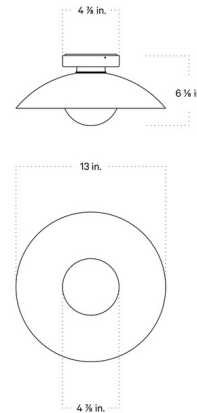

Lightology

lightology.com
866-954-4489
06-29-26

Project: _____

Company: _____

Location: _____ Fixture Type: _____

SPEC #: **ICW1049181**

Approved On: _____ Approved By: _____

Brass Arundel Orb Surface Mount By In Common With

Description

The Brass Arundel Orb Wall / Ceiling Light is a sculptural masterpiece, perfect in a variety of spaces in your home. The White glass globe is surrounded by a dome shade in a variety of brass finishes with hardwired or plug-in options. Perfect alone or group together for a dramatic look. Plug-In version has option for an On/Off Inline switch or a Dimmer Inline Switch.

Shown in brass canopy / patina brass shade

Specifications

COLOR Patina Brass Shade
BODY FINISH Brass Canopy
WATTAGE 5W
DIMMER Standard 120V
DIMENSIONS 13"W x 13"H x 6.125"D
BULB INCLUDED 1 x LED/GU24/5W/120V LED
COUNTRY OF ORIGIN United States