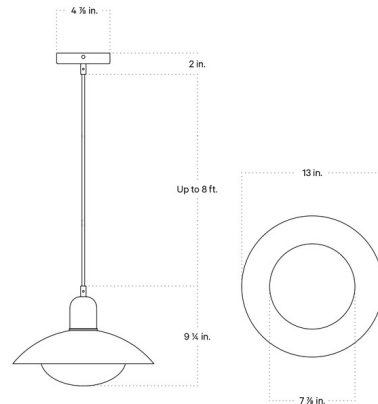

Lightology

lightology.com
866-954-4489
06-29-26

Project: _____

Company: _____

Location: _____ Fixture Type: _____

SPEC #: **ICW1049244**

Approved On: _____ Approved By: _____

Brass Arundel Mushroom Pendant By In Common With

Description

The Brass Arundel Mushroom Pendant features the Arundel shade inverted with a White mushroom diffuser in the center of the light.

Shown in patina brass / patina brass shade

Specifications

COLOR Patina Brass Shade
BODY FINISH Patina Brass
WATTAGE 5W
DIMMER Standard 120V
DIMENSIONS 13"W x 9.25"H
BULB INCLUDED 1 x T4/Candelabra (E12)/5W/120V LED
COUNTRY OF ORIGIN United States