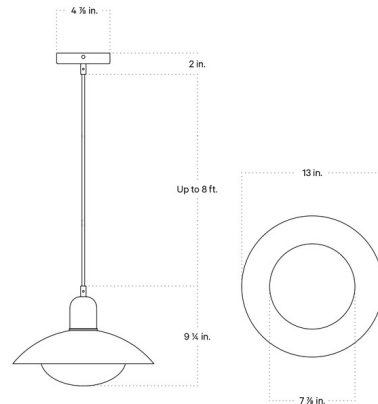

Shown in patina brass / patina brass shade

Specifications

COLOR . . . . . Patina Brass Shade
BODY FINISH . . . . . Patina Brass
WATTAGE 5W
DIMMER . . . . . Standard 120V
DIMENSIONS . . . . . 13"W x 9.25"H
BULB INCLUDED . . . . . 1 x T4/Candelabra (E12)/5W/120V LED
COUNTRY OF ORIGIN . . . . . United States

Technical Information

COLOR RENDERING . . . . . 90 CRI
LAMP COLOR 2700K
LUMENS/WATT 110.00
LUMINOUS FLUX . . . . . 550 lumens

CLICK TO VIEW PRODUCT

Notes: