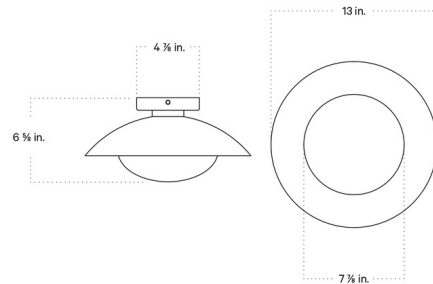

Description

The Brass Arundel Mushroom Wall / Ceiling Light features the Arundel shade inverted with a White mushroom diffuser in the center of the light. Hardwire and Plug-In variations available. Plug-In version has option for an On/Off Inline switch or a Dimmer Inline Switch.

Shown in brass canopy / brass shade

Specifications

COLOR Brass Shade
BODY FINISH Brass Canopy
WATTAGE 5W
DIMMER Standard 120V
DIMENSIONS 13"W x 13"H x 6.625"D
BULB INCLUDED 1 x LED/GU24/5W/120V LED
COUNTRY OF ORIGIN United States