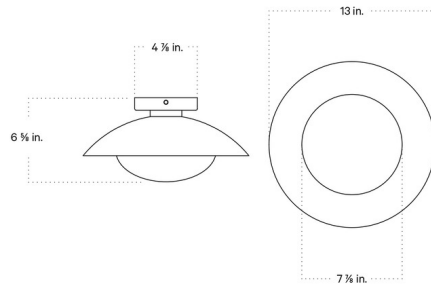

Description

The Brass Arundel Mushroom Wall / Ceiling Light features the Arundel shade inverted with a White mushroom diffuser in the center of the light. Hardwire and Plug-In variations available. Plug-In version has option for an On/Off Inline switch or a Dimmer Inline Switch.

Shown in brass canopy / brass shade

Specifications

COLOR Brass Shade
BODY FINISH Brass Canopy
WATTAGE 5W
DIMMER Standard 120V
DIMENSIONS 13"W x 13"H x 6.625"D
BULB INCLUDED 1 x LED/GU24/5W/120V LED
COUNTRY OF ORIGIN United States