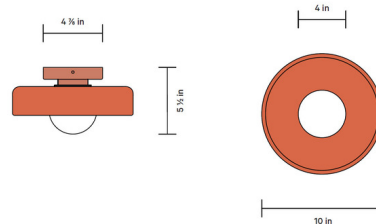

CLICK TO VIEW PRODUCT

Notes: