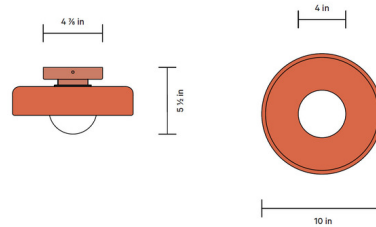

CLICK TO VIEW PRODUCT

Notes: