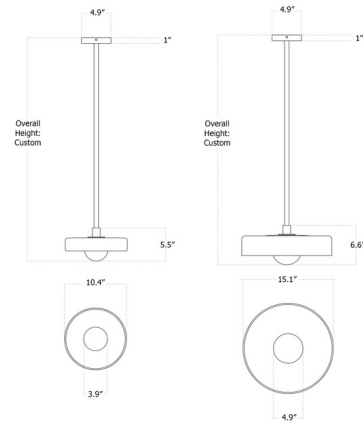

Description

The Disc Orb Pendant is both decorative and functional, adding a sculptural element to any space in your home. All options feature a White Frosted glass orb diffuser. Due to the hand blown technique, no two discs look exactly the same. Note: Overall Height is measured from the ceiling to the bottom of the fixture and includes the shades. Stem is not field adjustable.

Specifications

COLOR Sandblasted Amber
BODY FINISH Patina Brass
WATTAGE 5W
DIMMER Standard 120V
DIMENSIONS 10.4"W x 5.5"H
BULB INCLUDED 1x LED/GU24/5W/120V LED
COUNTRY OF ORIGIN United States

Technical Information

PRODUCT DIMENSIONS Canopy: 4.9: diameter
COLOR RENDERING 90 CRI
LAMP COLOR 2700K
LUMENS/WATT 110.00
LUMINOUS FLUX 550 lumens

Notes:

Shown in patina brass / sandblasted amber

CLICK TO VIEW PRODUCT