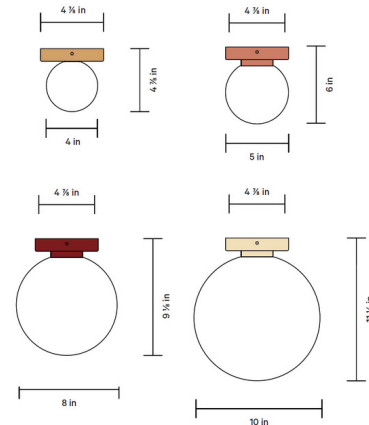

## Orb Surface Mount By In Common With

### Specifications

COLOR	White
BODY FINISH	Brass
WATTAGE	5W
DIMMER	Standard 120V
DIMENSIONS	5"W x 6"H
BULB INCLUDED	1 x LED/GU24/5W/120V LED
COUNTRY OF ORIGIN	United States