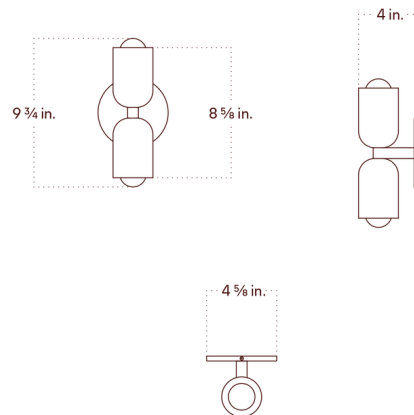

Lightology

lightology.com
866-954-4489
05-25-26

Project: _____

Company: _____

Location: _____ Fixture Type: _____

SPEC #: **ICW1049782**

Approved On: _____ Approved By: _____

Up Down Slim Wall Sconce By In Common With

Description

The petite and unobtrusive Up Down Wall Sconce emits a soft glow both up and down the wall. Please select a canopy finish, an upper shade color, and a lower shade color.

Shown in bone canopy / oxide red upper shade

Specifications

COLOR Oxide Red Upper Shade
BODY FINISH Bone Canopy
WATTAGE 8W
DIMMER Standard 120V
DIMENSIONS 4.625"W x 9.75"H x 4"D
BULB INCLUDED 2 x G16.5/Candelabra (E12)/4W/120V LED
COUNTRY OF ORIGIN United States

Technical Information

LAMP LIFE 30000 hours
COLOR RENDERING 95 CRI
LAMP COLOR 3000K Warm Dim
LUMENS/WATT 110.00
LUMINOUS FLUX 440 lumens

CLICK TO VIEW PRODUCT

Notes: