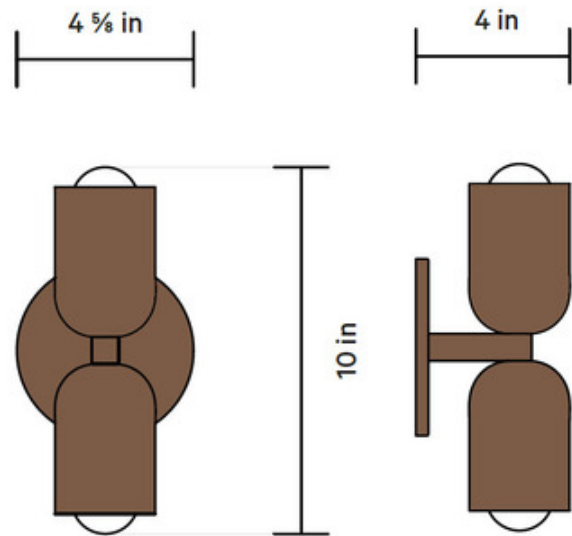

**BRAND**

In Common With

**DESCRIPTION**

The Brass Up Down Slim Sconce features an upper shade, lower shade, and backplate finish in any combination of Brass and Patina Brass. Please select a canopy finish, an upper shade color, and a lower shade color.

Shown in: Patina Brass Canopy / Patina Brass Upper Shade

<b>SHADE COLOR</b>	Patina Brass Upper Shade
<b>BODY FINISH</b>	Patina Brass Canopy
<b>WATTAGE</b>	8W
<b>DIMMER</b>	Standard 120V
<b>DIMENSIONS</b>	4.875"W x 9.75"H x 4"D
<b>BULB INCLUDED</b>	
<b>LAMP</b>	2 x G16.5/Candelabra (E12)/4W/120V LED

*Technical Information*

<b>LUMINOUS FLUX</b>	440 lumens
<b>LUMENS/WATT</b>	110.00
<b>LAMP COLOR</b>	Warm Dim
<b>COLOR RENDERING</b>	95 CRI

**SPEC #** ICW1049875

COMPANY	PROJECT	FIXTURE TYPE	APPROVED BY	DATE