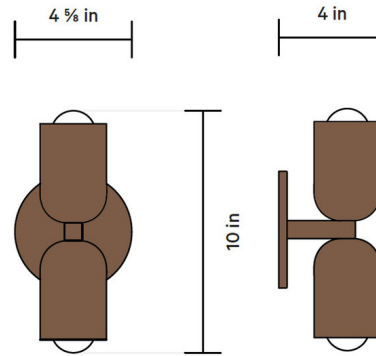

Description

The Brass Up Down Slim Sconce features an upper shade, lower shade, and backplate finish in any combination of Brass and Patina Brass. Please select a canopy finish, an upper shade color, and a lower shade color.

Specifications

COLOR Patina Brass Upper Shade
BODY FINISH Patina Brass Canopy
WATTAGE 8W
DIMMER Standard 120V
DIMENSIONS 4.875"W x 9.75"H x 4"D
BULB INCLUDED 2 x G16.5/Candelabra (E12)/4W/120V LED
COUNTRY OF ORIGIN United States

Technical Information

LAMP LIFE 30000 hours
COLOR RENDERING 95 CRI
LAMP COLOR Warm Dim
LUMENS/WATT 110.00
LUMINOUS FLUX 440 lumens

Shown in patina brass canopy / patina brass upper shade

CLICK TO VIEW PRODUCT