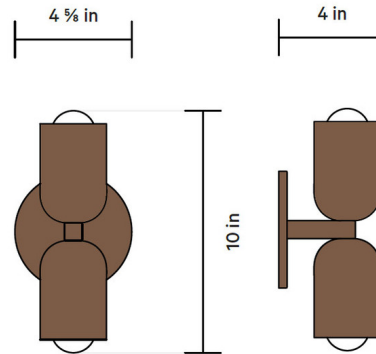

Description

The Brass Up Down Slim Sconce features an upper shade, lower shade, and backplate finish in any combination of Brass and Patina Brass. Please select a canopy finish, an upper shade color, and a lower shade color.

Specifications

COLOR Patina Brass Upper Shade
BODY FINISH Patina Brass Canopy
WATTAGE 8W
DIMMER Standard 120V
DIMENSIONS 4.875"W x 9.75"H x 4"D
BULB INCLUDED 2 x G16.5/Candelabra (E12)/4W/120V LED
COUNTRY OF ORIGIN United States

Technical Information

LAMP LIFE 30000 hours
COLOR RENDERING 95 CRI
LAMP COLOR Warm Dim
LUMENS/WATT 110.00
LUMINOUS FLUX 440 lumens

Shown in patina brass canopy / patina brass upper shade

CLICK TO VIEW PRODUCT