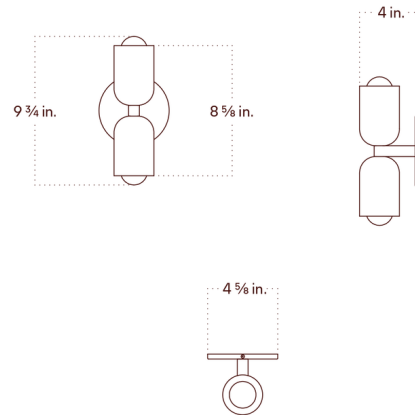

## Up Down Slim Wall Sconce By In Common With

### Description

The petite and unobtrusive Up Down Wall Sconce emits a soft glow both up and down the wall. Please select a canopy finish, an upper shade color, and a lower shade color.

Shown in patina brass canopy / patina brass upper shade

### Specifications

COLOR . . . . . Patina Brass Upper Shade  
BODY FINISH . . . . . Patina Brass Canopy  
WATTAGE . . . . . 8W  
DIMMER . . . . . Standard 120V  
DIMENSIONS . . . . . 4.625"W x 9.75"H x 4"D  
BULB INCLUDED . . . . . 2 x G16.5/Candelabra (E12)/4W/120V LED  
COUNTRY OF ORIGIN . . . . . United States