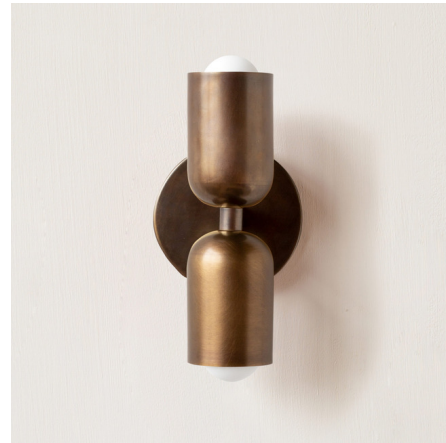

Lightology

lightology.com
866-954-4489
04-21-26

Project: _____

Company: _____

Location: _____ Fixture Type: _____

SPEC #: **ICW1049875**

Approved On: _____ Approved By: _____

Brass Up Down Slim Wall Sconce By In Common With

Description

The Brass Up Down Slim Sconce features an upper shade, lower shade, and backplate finish in any combination of Brass and Patina Brass. Please select a canopy finish, an upper shade color, and a lower shade color.

Specifications

COLOR Patina Brass Upper Shade
BODY FINISH Patina Brass Canopy
WATTAGE 8W
DIMMER Standard 120V
DIMENSIONS 4.875"W x 9.75"H x 4"D
BULB INCLUDED 2 x G16.5/Candelabra (E12)/4W/120V LED
COUNTRY OF ORIGIN United States

Technical Information

LAMP LIFE 30000 hours
COLOR RENDERING 95 CRI
LAMP COLOR Warm Dim
LUMENS/WATT 110.00
LUMINOUS FLUX 440 lumens

Shown in patina brass canopy / patina brass upper shade

CLICK TO VIEW PRODUCT