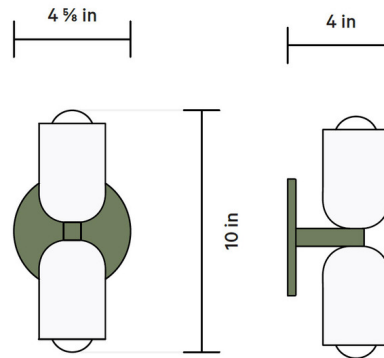

Lightology

lightology.com
866-954-4489
05-24-26

Project: _____

Company: _____

Location: _____ Fixture Type: _____

SPEC #: **ICW1049958**

Approved On: _____ Approved By: _____

Glass Up Down Slim Wall Sconce By In Common With

Description

Just as versatile, cute, and easy as the original Glass Up Down Sconce but this time slim enough for all your ADA needs. Due to the handmade nature of this item, the shades are made to be the same size but are not identical.

Shown in oxide red canopy / white glass

Specifications

COLOR White Glass
BODY FINISH Oxide Red Canopy
WATTAGE 8W
DIMMER Standard 120V
DIMENSIONS 4.875"W x 9.875"H x 4"D
BULB INCLUDED 2 x G16.5/Candelabra (E12)/4W/120V LED
COUNTRY OF ORIGIN United States