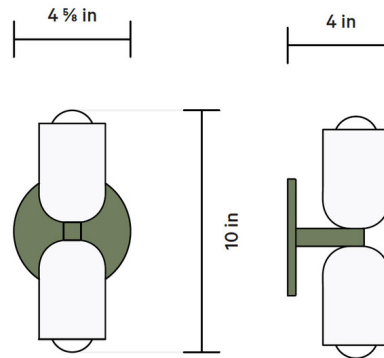

CLICK TO VIEW PRODUCT

Notes: