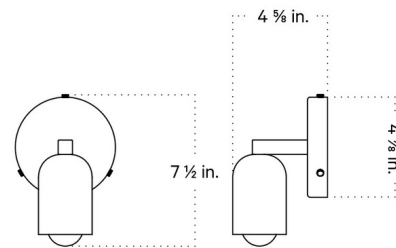

By In Common With

Description

The elegant and unobtrusive Fixed Down Sconce provides soft downward glow.

Shown in oxide red / oxide red

Specifications

COLOR Oxide Red
BODY FINISH Oxide Red
WATTAGE 4W
DIMMER Standard 120V
DIMENSIONS 4.875"W x 7.5"H x 4.625"D
BULB INCLUDED 1 x G16.5/Candelabra (E12)/4W/120V LED
COUNTRY OF ORIGIN United States