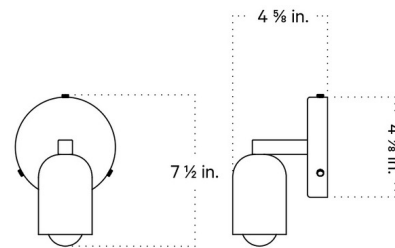

By In Common With

Description

The elegant and unobtrusive Fixed Down Sconce provides soft downward glow.

Shown in reed green / reed green

Specifications

COLOR	Reed Green
BODY FINISH	Reed Green
WATTAGE	4W
DIMMER	Standard 120V
DIMENSIONS	4.875"W x 7.5"H x 4.625"D
BULB INCLUDED	1 x G16.5/Candelabra (E12)/4W/120V LED
COUNTRY OF ORIGIN	United States