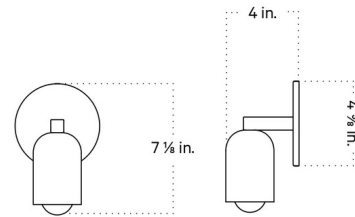

Lightology

lightology.com
866-954-4489
05-25-26

Project: _____

Company: _____

Location: _____ Fixture Type: _____

SPEC #: **ICW1049970**

Approved On: _____ Approved By: _____

Fixed Down Slim Wall Sconce By In Common With

Description

The elegant and unobtrusive Fixed Down Sconce provides soft downward glow.

Shown in oxide red / oxide red

Specifications

COLOR	Oxide Red
BODY FINISH	Oxide Red
WATTAGE	4W
DIMMER	Standard 120V
DIMENSIONS	4.625"W x 7.125"H x 4"D
BULB INCLUDED	1 x G16.5/Candelabra (E12)/4W/120V LED
COUNTRY OF ORIGIN	United States