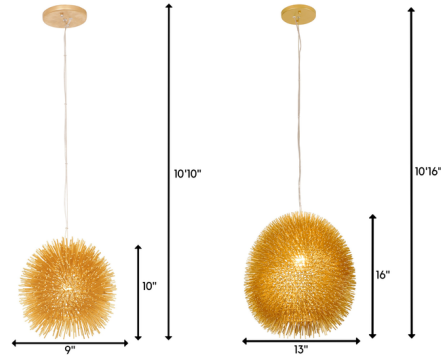

Description

Make your space brighter and warmer with the Urchin Pendant. This stylish hanging pendant light is made with a strong, hand-forged steel base and is available in a variety of colorful low-VOC finishes for a bold, modern look. This piece is well-suited for a wide variety of design schemes and will instantly make an impact in your kitchen or dining room space.

Shown in white

Specifications

COLOR	N/A
BODY FINISH	White
WATTAGE	14W
DIMMER	Standard 120V
DIMENSIONS	13"W x 16"H
BULB NOT INCLUDED	1 x A19/Medium (E26)/14W/120V LED
COUNTRY OF ORIGIN	Philippines

CLICK TO VIEW PRODUCT