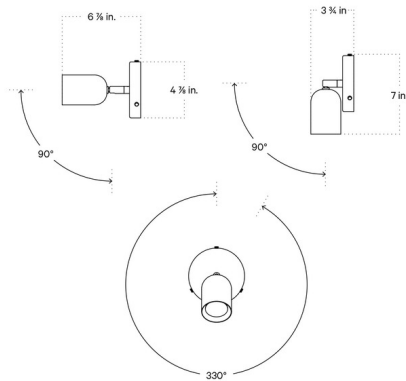

Lightology

lightology.com
866-954-4489
05-17-26

Project: _____

Company: _____

Location: _____ Fixture Type: _____

SPEC #: **ICW1050255**

Approved On: _____ Approved By: _____

Spot Surface Mount By In Common With

Description

The Spot Surface Mount is perfect for over a bedside table but can be installed on any wall or ceiling. The petite shade rotates 330 degrees for hyper-directional light. Available with or without a rotary dimmer switch on the backplate.

Shown in reed green / reed green

Specifications

COLOR Reed Green
BODY FINISH Reed Green
WATTAGE 7W
DIMMER Included
DIMENSIONS 4.875"W x 7"H x 3.75"D
BULB INCLUDED 1 x MR16/GU10/7W/120V LED
COUNTRY OF ORIGIN United States