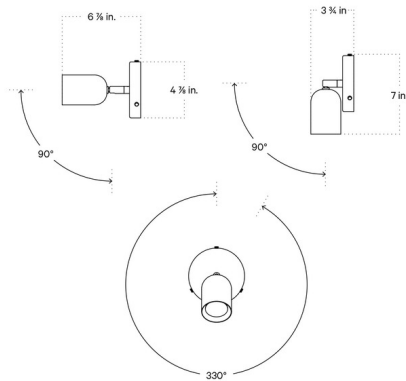

## Spot Surface Mount By In Common With

### Description

The Spot Surface Mount is perfect for over a bedside table but can be installed on any wall or ceiling. The petite shade rotates 330 degrees for hyper-directional light. Available with or without a rotary dimmer switch on the backplate.

### Specifications

COLOR . . . . . Reed Green  
BODY FINISH . . . . . Reed Green  
WATTAGE . . . . . 7W  
DIMMER . . . . . Included  
DIMENSIONS . . . . . 4.875"W x 7"H x 3.75"D  
BULB INCLUDED . . . . . 1 x MR16/GU10/7W/120V LED  
COUNTRY OF ORIGIN . . . . . United States