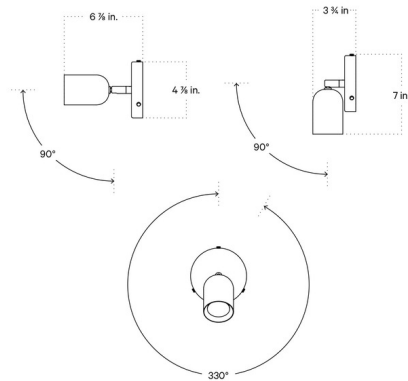

Lightology

lightology.com
866-954-4489
05-25-26

Project: _____

Company: _____

Location: _____ Fixture Type: _____

SPEC #: **ICW1050256**

Approved On: _____ Approved By: _____

Spot Surface Mount By In Common With

Description

The Spot Surface Mount is perfect for over a bedside table but can be installed on any wall or ceiling. The petite shade rotates 330 degrees for hyper-directional light. Available with or without a rotary dimmer switch on the backplate.

Shown in peach / peach

Specifications

COLOR	Peach
BODY FINISH	Peach
WATTAGE	7W
DIMMER	Included
DIMENSIONS	4.875"W x 7"H x 3.75"D
BULB INCLUDED	1 x MR16/GU10/7W/120V LED
COUNTRY OF ORIGIN	United States

Technical Information