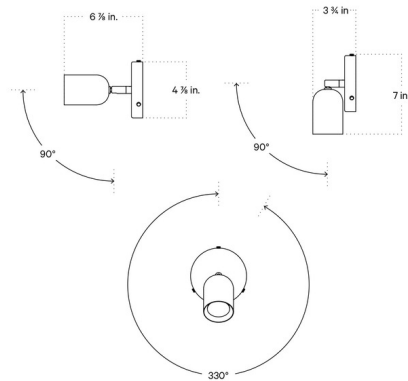

Lightology

lightology.com
866-954-4489
05-25-26

Project: _____

Company: _____

Location: _____ Fixture Type: _____

SPEC #: **ICW1050258**

Approved On: _____ Approved By: _____

Spot Surface Mount By In Common With

Description

The Spot Surface Mount is perfect for over a bedside table but can be installed on any wall or ceiling. The petite shade rotates 330 degrees for hyper-directional light. Available with or without a rotary dimmer switch on the backplate.

Shown in patina brass / patina brass

Specifications

COLOR Patina Brass
BODY FINISH Patina Brass
WATTAGE 7W
DIMMER Included
DIMENSIONS 4.875"W x 7"H x 3.75"D
BULB INCLUDED 1 x MR16/GU10/7W/120V LED
COUNTRY OF ORIGIN United States