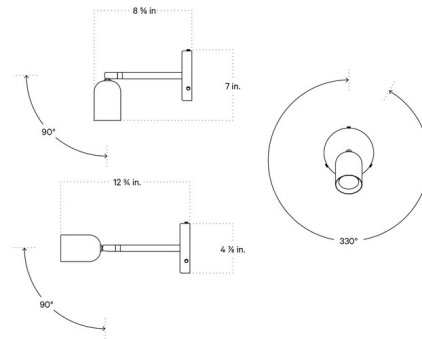

## Spot Surface Mount with Stem

By In Common With

### Description

The Spot Surface Mount with Stem is perfect for over a bedside table but can be installed on any wall or ceiling and features a shade that rotates 330 degrees around for hyper-directional light.

### Specifications

COLOR	Peach
BODY FINISH	Peach
WATTAGE	7W
DIMMER	Standard 120V
DIMENSIONS	4.875"W x 7"H x 8.625"D
BULB INCLUDED	1 x MR16/GU10/7W/120V LED
COUNTRY OF ORIGIN	United States