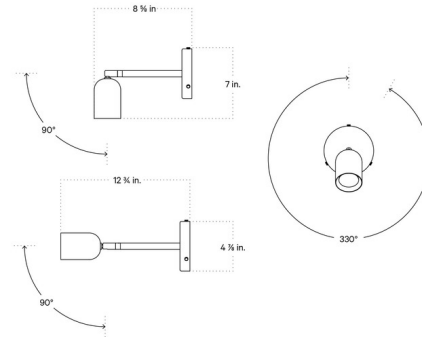

Lightology

lightology.com
866-954-4489
05-21-26

Project: _____

Company: _____

Location: _____ Fixture Type: _____

SPEC #: **ICW1050262**

Approved On: _____ Approved By: _____

Spot Surface Mount with Stem

By In Common With

Description

The Spot Surface Mount with Stem is perfect for over a bedside table but can be installed on any wall or ceiling and features a shade that rotates 330 degrees around for hyper-directional light.

Shown in peach / peach

Specifications

COLOR Peach
BODY FINISH Peach
WATTAGE 7W
DIMMER Standard 120V
DIMENSIONS 4.875"W x 7"H x 8.625"D
BULB INCLUDED 1 x MR16/GU10/7W/120V LED
COUNTRY OF ORIGIN United States