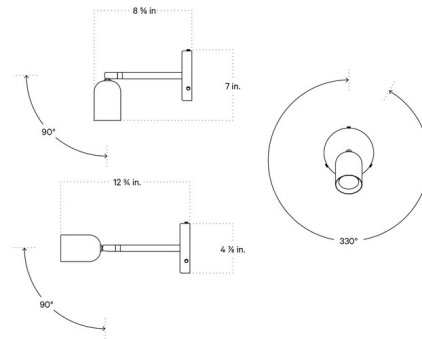

Shown in peach / peach

Specifications

COLOR	Peach
BODY FINISH	Peach
WATTAGE	7W
DIMMER	Standard 120V
DIMENSIONS	4.875"W x 7"H x 8.625"D
BULB INCLUDED	1 x MR16/GU10/7W/120V LED
COUNTRY OF ORIGIN	United States

Technical Information

COLOR RENDERING	90 CRI
LAMP COLOR	2700K
LUMENS/WATT	71.43
LUMINOUS FLUX	500 lumens

CLICK TO VIEW PRODUCT

Notes: