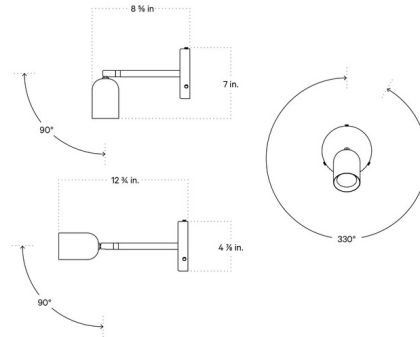

Lightology

lightology.com
866-954-4489
04-28-26

Project: _____

Company: _____

Location: _____ Fixture Type: _____

SPEC #: **ICW1050264**

Approved On: _____ Approved By: _____

Spot Surface Mount with Stem By In Common With

Description

The Spot Surface Mount with Stem is perfect for over a bedside table but can be installed on any wall or ceiling and features a shade that rotates 330 degrees around for hyper-directional light.

Shown in patina brass / patina brass

Specifications

COLOR Patina Brass
BODY FINISH Patina Brass
WATTAGE 7W
DIMMER Standard 120V
DIMENSIONS 4.875"W x 7"H x 8.625"D
BULB INCLUDED 1 x MR16/GU10/7W/120V LED
COUNTRY OF ORIGIN United States