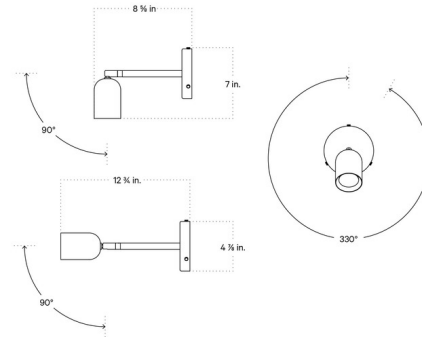

Lightology

lightology.com
866-954-4489
05-01-26

Project: _____

Company: _____

Location: _____ Fixture Type: _____

SPEC #: **ICW1050271**

Approved On: _____ Approved By: _____

Spot Surface Mount with Stem

By In Common With

Description

The Spot Surface Mount with Stem is perfect for over a bedside table but can be installed on any wall or ceiling and features a shade that rotates 330 degrees around for hyper-directional light.

Shown in bone / bone

Specifications

COLOR	Bone
BODY FINISH	Bone
WATTAGE	7W
DIMMER	Included
DIMENSIONS	4.875"W x 7"H x 8.625"D
BULB INCLUDED	1 x MR16/GU10/7W/120V LED
COUNTRY OF ORIGIN	United States

Technical Information