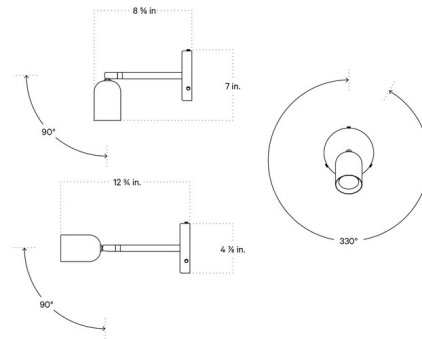

Lightology

lightology.com
866-954-4489
05-01-26

Project: _____

Company: _____

Location: _____ Fixture Type: _____

SPEC #: **ICW1050272**

Approved On: _____ Approved By: _____

Spot Surface Mount with Stem

By In Common With

Description

The Spot Surface Mount with Stem is perfect for over a bedside table but can be installed on any wall or ceiling and features a shade that rotates 330 degrees around for hyper-directional light.

Shown in oxide red / oxide red

Specifications

COLOR Oxide Red
BODY FINISH Oxide Red
WATTAGE 7W
DIMMER Included
DIMENSIONS 4.875"W x 7"H x 8.625"D
BULB INCLUDED 1 x MR16/GU10/7W/120V LED
COUNTRY OF ORIGIN United States