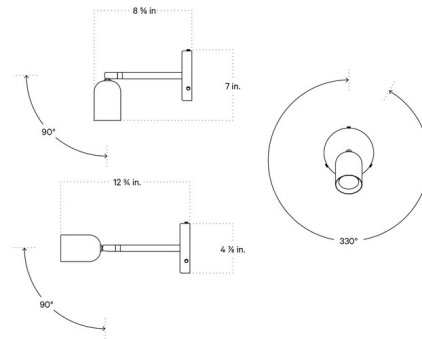

Lightology

lightology.com
866-954-4489
05-01-26

Project: _____

Company: _____

Location: _____ Fixture Type: _____

SPEC #: **ICW1050274**

Approved On: _____ Approved By: _____

Spot Surface Mount with Stem

By In Common With

Description

The Spot Surface Mount with Stem is perfect for over a bedside table but can be installed on any wall or ceiling and features a shade that rotates 330 degrees around for hyper-directional light.

Shown in peach / peach

Specifications

COLOR Peach
BODY FINISH Peach
WATTAGE 7W
DIMMER Included
DIMENSIONS 4.875"W x 7"H x 8.625"D
BULB INCLUDED 1 x MR16/GU10/7W/120V LED
COUNTRY OF ORIGIN United States

Technical Information