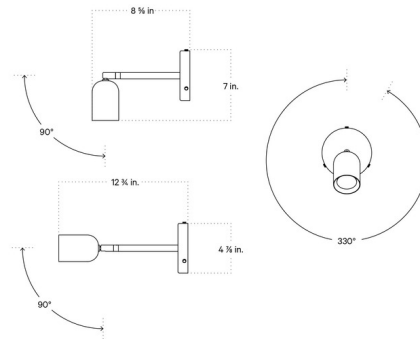

## Spot Surface Mount with Stem

By In Common With

### Description

The Spot Surface Mount with Stem is perfect for over a bedside table but can be installed on any wall or ceiling and features a shade that rotates 330 degrees around for hyper-directional light.

### Specifications

COLOR	Brass
BODY FINISH	Brass
WATTAGE	7W
DIMMER	Included
DIMENSIONS	4.875"W x 7"H x 8.625"D
BULB INCLUDED	1 x MR16/GU10/7W/120V LED
COUNTRY OF ORIGIN	United States