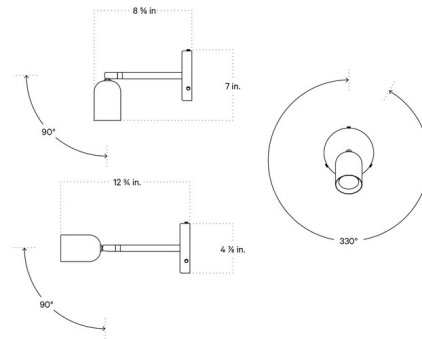

Shown in patina brass / patina brass

Specifications

COLOR . . . . . Patina Brass
BODY FINISH . . . . . Patina Brass
WATTAGE 7W
DIMMER . . . . . Included
DIMENSIONS . . . . . 4.875"W x 7"H x 8.625"D
BULB INCLUDED . . . . . 1 x MR16/GU10/7W/120V LED
COUNTRY OF ORIGIN . . . . . United States

Technical Information

COLOR RENDERING . . . . . 90 CRI
LAMP COLOR 2700K
LUMENS/WATT 71.43
LUMINOUS FLUX . . . . . 500 lumens

CLICK TO VIEW PRODUCT

Notes: