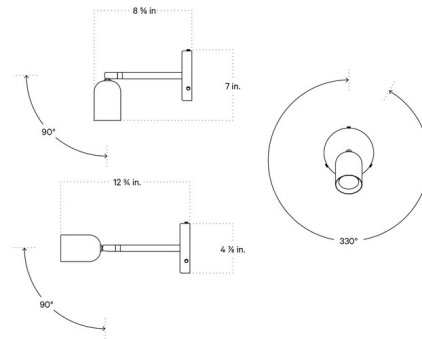

## Spot Surface Mount with Stem By In Common With

### Description

The Spot Surface Mount with Stem is perfect for over a bedside table but can be installed on any wall or ceiling and features a shade that rotates 330 degrees around for hyper-directional light.

### Specifications

COLOR . . . . . Patina Brass  
BODY FINISH . . . . . Patina Brass  
WATTAGE . . . . . 7W  
DIMMER . . . . . Included  
DIMENSIONS . . . . . 4.875"W x 7"H x 8.625"D  
BULB INCLUDED . . . . . 1 x MR16/GU10/7W/120V LED  
COUNTRY OF ORIGIN . . . . . United States