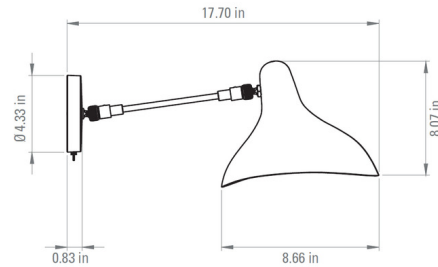

Lightology

lightology.com
866-954-4489
06-29-26

Project: _____
Company: _____
Location: _____ Fixture Type: _____
SPEC #: **DCW1050338**
Approved On: _____ Approved By: _____

Mantis BS5 Wall Sconce With On/Off Switch By DCWEditions

Description

The Mantis BS5 Wall Sconce with Switch features a practical and whimsical style with a thin steel arm that can rotate 360 degrees allowing you to put the light where it is needed the most. Complemented by an intentionally misshaped shade giving it a unique quality. On/off switch located on canopy.

Shown in black / black

Specifications

COLOR	Black
BODY FINISH	Black
WATTAGE	11W
DIMMER	Standard 120V
DIMENSIONS	8.66"W x 8.07"H x 17.7"D
BULB NOT INCLUDED	1 x B10/Candelabra (E12)/11W/120V LED
COUNTRY OF ORIGIN	China

Technical Information

PRODUCT DIMENSIONS	Canopy: 4.33" Diameter
--------------------	------------------------

CLICK TO VIEW PRODUCT

Notes: