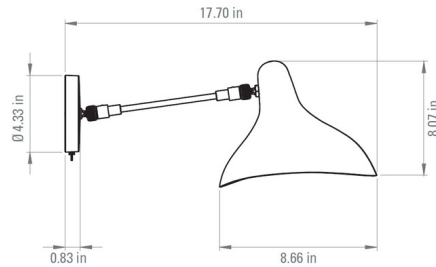

### Description

The Mantis BS5 Wall Sconce with Switch features a practical and whimsical style with a thin steel arm that can rotate 360 degrees allowing you to put the light where it is needed the most. Complemented by an intentionally misshaped shade giving it a unique quality. On/off switch located on canopy.

### Specifications

COLOR . . . . . Black  
BODY FINISH . . . . . Black  
WATTAGE . . . . . 11W  
DIMMER . . . . . Standard 120V  
DIMENSIONS . . . . . 8.66"W x 8.07"H x 17.7"D  
BULB NOT INCLUDED . . . . . 1 x B10/Candelabra (E12)/11W/120V LED  
COUNTRY OF ORIGIN . . . . . China

### Technical Information

PRODUCT DIMENSIONS . . . . . Canopy: 4.33" Diameter

Shown in black / black

CLICK TO VIEW PRODUCT

Notes: