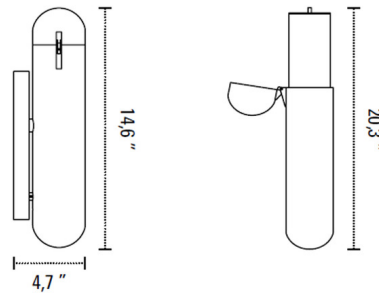

### Description

The ISP Wall Sconce resembles nothing on this earth. It's a mechanical jewel encased in a simple capsule. Designed from a bygone era, this piece works in a variety of styles. Available with a White tube and Brass capsule, in right and left options. Flip open the lid to illuminate, and pull the light tube out of the metal capsule. Can be mounted in a vertical or horizontal position. Slide the illuminated tube farther out of its brass sleeve to increase light output or slide back in to lessen output.

### Specifications

COLOR . . . . . White  
BODY FINISH . . . . . Varnished Brass  
WATTAGE . . . . . 8W  
DIMMER . . . . . Included  
DIMENSIONS . . . . . 4.76"W x 14.6"H x 4.76"D  
INTEGRATED LED MODULE . . . . . 1 x LED/8W/120V LED  
COUNTRY OF ORIGIN . . . . . China

### Technical Information

PRODUCT DIMENSIONS . . . . . Backplate: 5.5"W x 8.4"H  
LAMP COLOR . . . . . 2700K  
LUMENS/WATT . . . . . 100.00  
LUMINOUS FLUX . . . . . 800 lumens

Shown in varnished brass / white