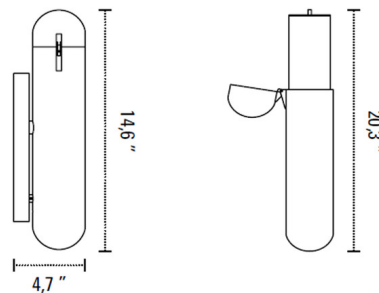

Description

The ISP Wall Sconce resembles nothing on this earth. It's a mechanical jewel encased in a simple capsule. Designed from a bygone era, this piece works in a variety of styles. Available with a White tube and Brass capsule, in right and left options. Flip open the lid to illuminate, and pull the light tube out of the metal capsule. Can be mounted in a vertical or horizontal position. Slide the illuminated tube farther out of its brass sleeve to increase light output or slide back in to lessen output.

Specifications

COLOR White
BODY FINISH Varnished Brass
WATTAGE 8W
DIMMER Included
DIMENSIONS 4.76"W x 14.6"H x 4.76"D
INTEGRATED LED MODULE 1 x LED/8W/120V LED
COUNTRY OF ORIGIN China

Technical Information

PRODUCT DIMENSIONS Backplate: 5.5"W x 8.4"H
LAMP COLOR 2700K
LUMENS/WATT 100.00
LUMINOUS FLUX 800 lumens

Shown in varnished brass / white

CLICK TO VIEW PRODUCT

Notes: