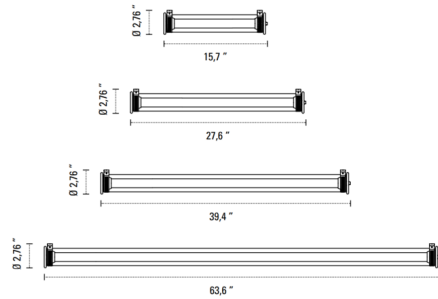

Lightology

lightology.com
866-954-4489
04-24-26

Project: _____

Company: _____

Location: _____ Fixture Type: _____

SPEC #: **DCW1050352**

Approved On: _____ Approved By: _____

In The Tube 360 Horizontal Pendant By DCWEditions

Description

The In The Tube 360 Mesh Indoor/Outdoor Horizontal Pendant brings ideas that are both free and constrained, making this perfect in a variety of interior spaces. Glass cylinders are complemented by a removable mesh accent to create an interesting piece both lit and unlit with stoppers on either end complete the look. Can be used indoors or outdoors. Note: Includes external driver. Special installation required. See installation sheet for details.

Specifications

COLOR	Clear
BODY FINISH	Gold
WATTAGE	6W
DIMMER	Low Voltage Electronic
DIMENSIONS	15.7"L x 3.35"W x 3.35"H
INTEGRATED LED MODULE	1 x LED/6W/120V LED
COUNTRY OF ORIGIN	China

Technical Information

LAMP COLOR	2700K
LUMENS/WATT	30.00
LUMINOUS FLUX	180 lumens

Shown in gold / clear

CLICK TO VIEW PRODUCT

Notes: