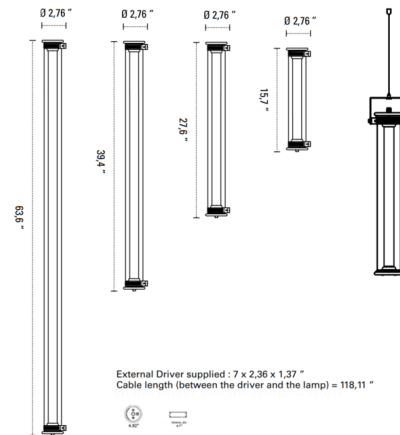

Specifications

| | |
|-----------------------|--------------------------|
| COLOR | Clear |
| BODY FINISH | Gold |
| WATTAGE | 18W |
| DIMMER | Low Voltage Electronic |
| DIMENSIONS | 3.35"W x 15.7"H x 2.76"D |
| INTEGRATED LED MODULE | 1 x LED/18W/120V LED |
| COUNTRY OF ORIGIN | China |

Technical Information

| | |
|---------------|------------|
| LAMP COLOR | 2700K |
| LUMENS/WATT | 10.00 |
| LUMINOUS FLUX | 180 lumens |

Shown in gold / clear

CLICK TO VIEW PRODUCT

Notes: